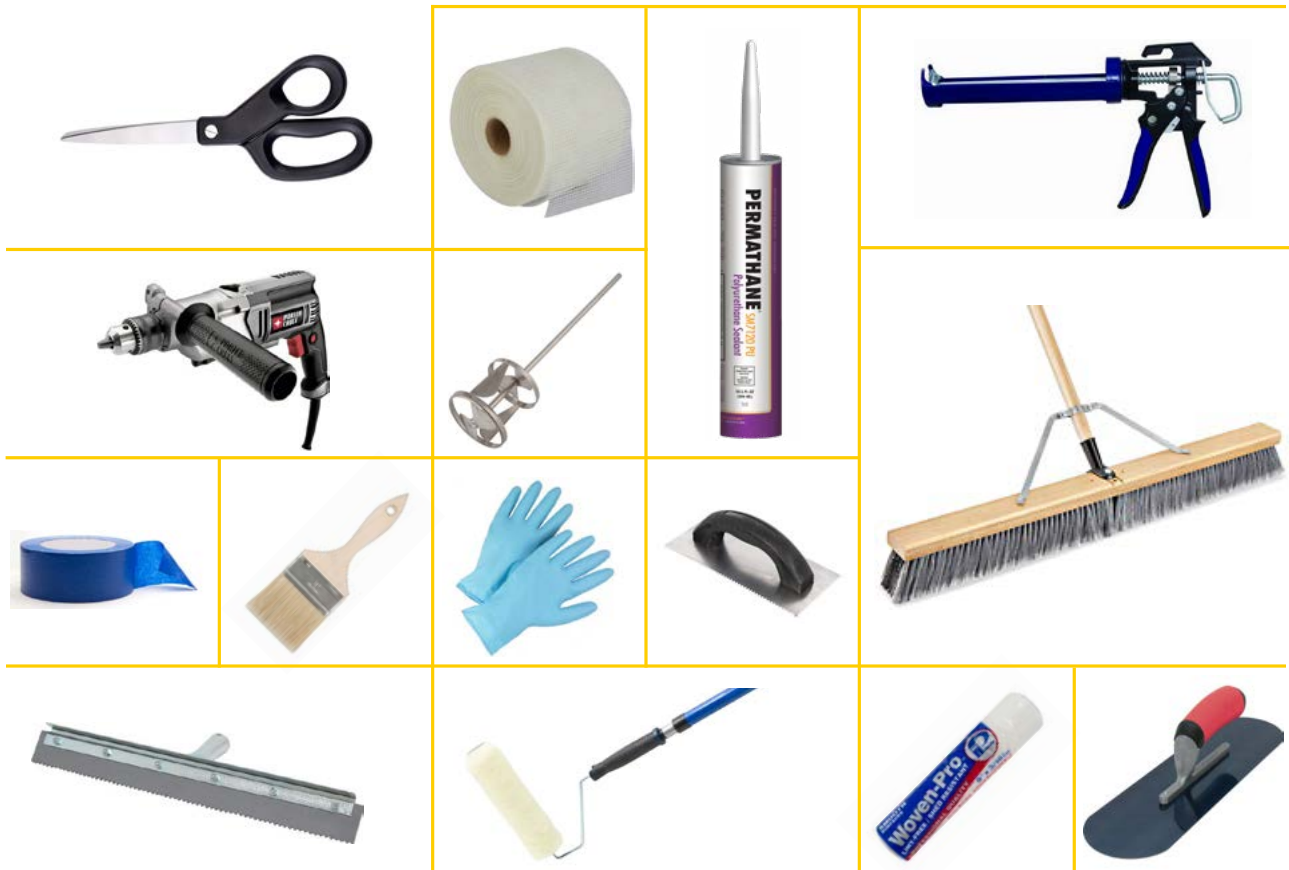

Elasto-Deck 6500MR (Mechanical Room System)

Over occupied areas - 35 Mils DFT

Elasto-Deck 6500MR (Mechanical Room System)

Suggested Tools & Sundries

- Acetone/Xylene
- Blue Tape/Masking Tape
- Plastic Sheeting Roll
- Caulking gun
- Pool Trowel
- 1/8" Notched Trowel
- 1/8" Notched Squeegee w/ Handle
- Rubber Gloves
- Electric Drill
- Jiffy Mixing Paddle
- Screw Driver/Lid Opener
- Rags
- Chip Brush
- Push Broom
- Roller Handle with pole
- Roller Covers (Shed Free) 3/8" (Top Coat and Primers)
- Roller Covers (Shed Free) 3/8" - 1/2" (Base coats)
- Empty Pail (Broadcast aggregate)
- Trash Bags
- Scissors