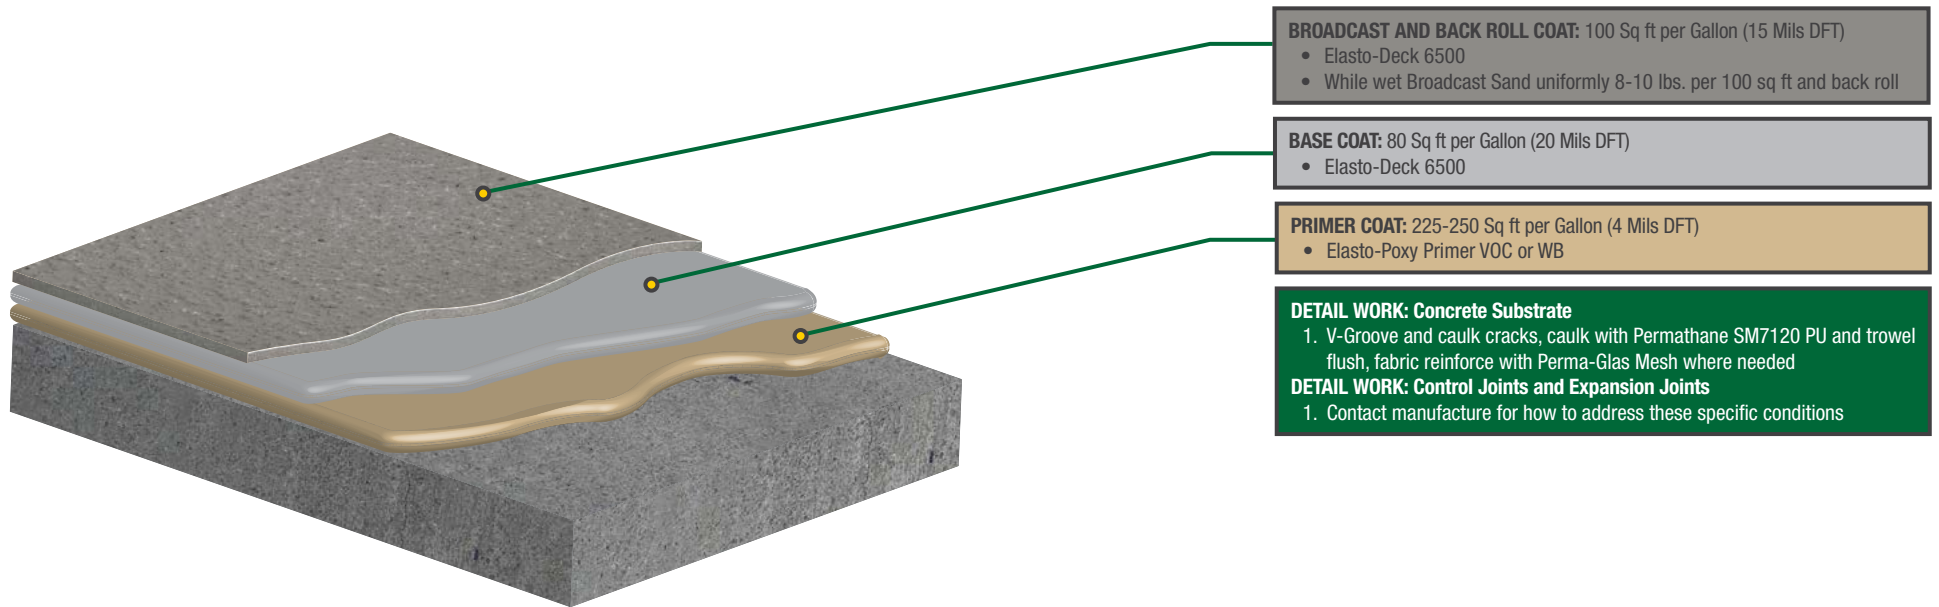

Elasto-Deck 6500MR (Mechanical Room System)

Over occupied areas - 35 Mils DFT

Elasto-Deck 6500MR (Mechanical Room System)

Suggested Tools & Sundries

- Acetone/Xylene
- Blue Tape/Masking Tape
- Plastic Sheeting Roll
- Caulking gun
- Pool Trowel
- 1/8" Notched Trowel
- 1/8" Notched Squeegee w/ Handle
- Rubber Gloves
- Electric Drill
- Jiffy Mixing Paddle
- Screw Driver/Lid Opener
- Rags
- Chip Brush
- Push Broom
- Roller Handle with pole
- Roller Covers (Shed Free) 3/8" (Top Coat and Primers)
- Roller Covers (Shed Free) 3/8" - 1/2" (Base coats)
- Empty Pail (Broadcast aggregate)
- Trash Bags
- Scissors