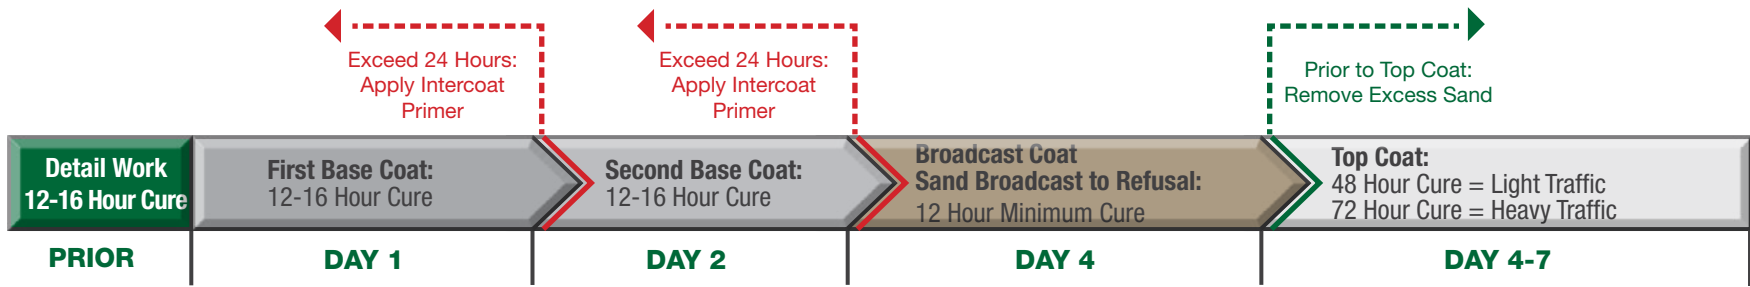

Elasto-Deck 5000X2 (Pedestrian Traffic - Plywood)

Over occupied areas - 70 Mils DFT

Elasto-Deck 5000X2 (Pedestrian Traffic - Plywood)

Suggested Tools & Sundries

- Solvent/Cleaner
- Blue Tape/Masking Tape
- Plastic Sheeting Roll
- Caulking gun
- Pool Trowel
- 1/8" Notched Trowel
- 1/8" Notched Squeegee w/ Handle
- Rubber Gloves
- Electric Drill
- Jiffy Mixing Paddle
- Screw Driver/Lid Opener
- Rags
- Chip Brush
- Push Brush
- Roller Handle with pole
- Roller Covers (Shed Free) 3/8" (Top Coat and Primers)
- Roller Covers (Shed Free) 3/4"-1" (Base coats)
- Empty Pail (Broadcast aggregate)
- Trash Bags
- Scissors