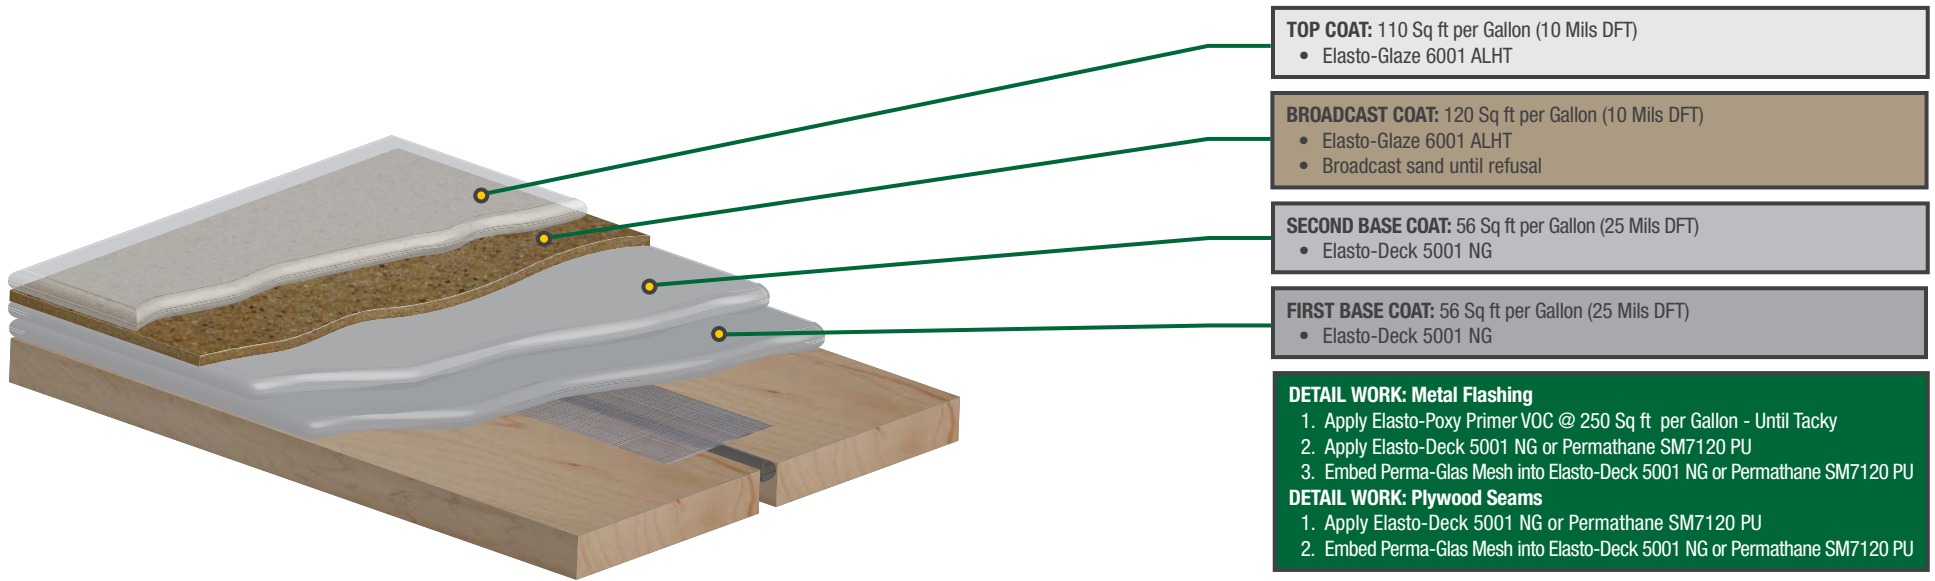

Elasto-Deck 5000X2 (Pedestrian Traffic - Plywood)

Over occupied areas - 70 Mils DFT

Elasto-Deck 5000X2 (Pedestrian Traffic - Plywood)

Suggested Tools & Sundries

- Solvent/Cleaner
- Blue Tape/Masking Tape
- Plastic Sheeting Roll
- Caulking gun
- Pool Trowel
- 1/8" Notched Trowel
- 1/8" Notched Squeegee w/ Handle
- Rubber Gloves
- Electric Drill
- Jiffy Mixing Paddle
- Screw Driver/Lid Opener
- Rags
- Chip Brush
- Push Brush
- Roller Handle with pole
- Roller Covers (Shed Free) 3/8" (Top Coat and Primers)
- Roller Covers (Shed Free) 3/4"-1" (Base coats)
- Empty Pail (Broadcast aggregate)
- Trash Bags
- Scissors