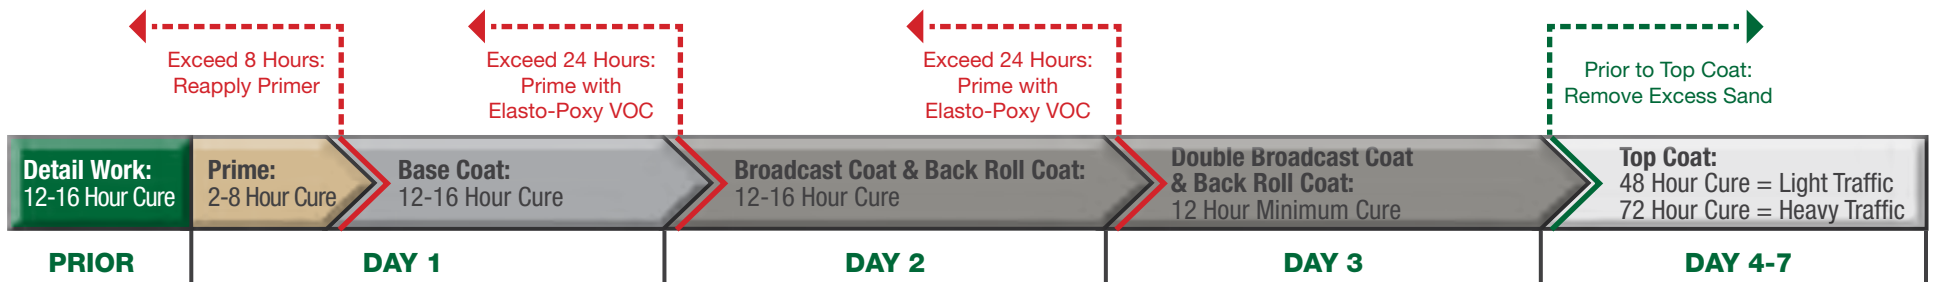

Elasto-Deck 5000HT (Heavy Duty Vehicular System)

Over occupied areas - 42-55 Mils DFT

Elasto-Deck 5000HT (Heavy Duty Vehicular System)

Suggested Tools & Sundries

- Acetone/Xylene
- Blue Tape/Masking Tape
- Plastic Sheeting Roll
- Caulking gun
- Pool Trowel
- 1/8" Notched Trowel
- 1/8" Notched Squeegee w/ Handle
- Rubber Gloves
- Electric Drill
- Jiffy Mixing Paddle
- Screw Driver/Lid Opener
- Rags
- Chip Brush
- Push Broom
- Roller Handle with pole
- Roller Covers (Shed Free) 3/8" (Top Coat and Primers)
- Roller Covers (Shed Free) 3/4"-1" (Base coats)
- Empty Pail (Broadcast aggregate)
- Trash Bags
- Scissors