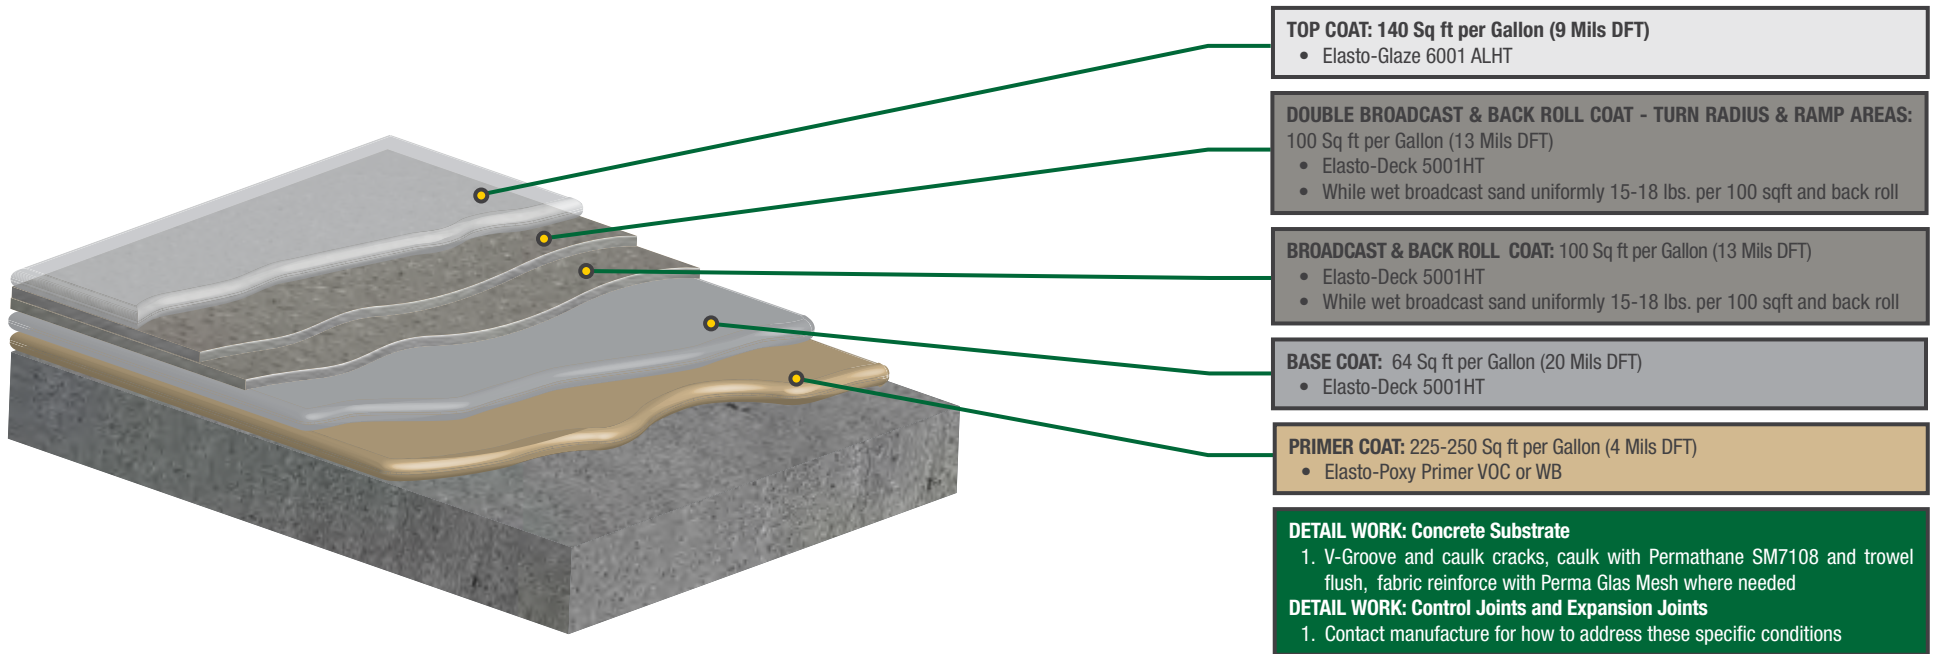

Elasto-Deck 5000HT (Heavy Duty Vehicular System)

Over occupied areas - 42-55 Mils DFT

Elasto-Deck 5000HT (Heavy Duty Vehicular System)

Suggested Tools & Sundries

- Acetone/Xylene
- Blue Tape/Masking Tape
- Plastic Sheeting Roll
- Caulking gun
- Pool Trowel
- 1/8" Notched Trowel
- 1/8" Notched Squeegee w/ Handle
- Rubber Gloves
- Electric Drill
- Jiffy Mixing Paddle
- Screw Driver/Lid Opener
- Rags
- Chip Brush
- Push Broom
- Roller Handle with pole
- Roller Covers (Shed Free) 3/8" (Top Coat and Primers)
- Roller Covers (Shed Free) 3/4"-1" (Base coats)
- Empty Pail (Broadcast aggregate)
- Trash Bags
- Scissors