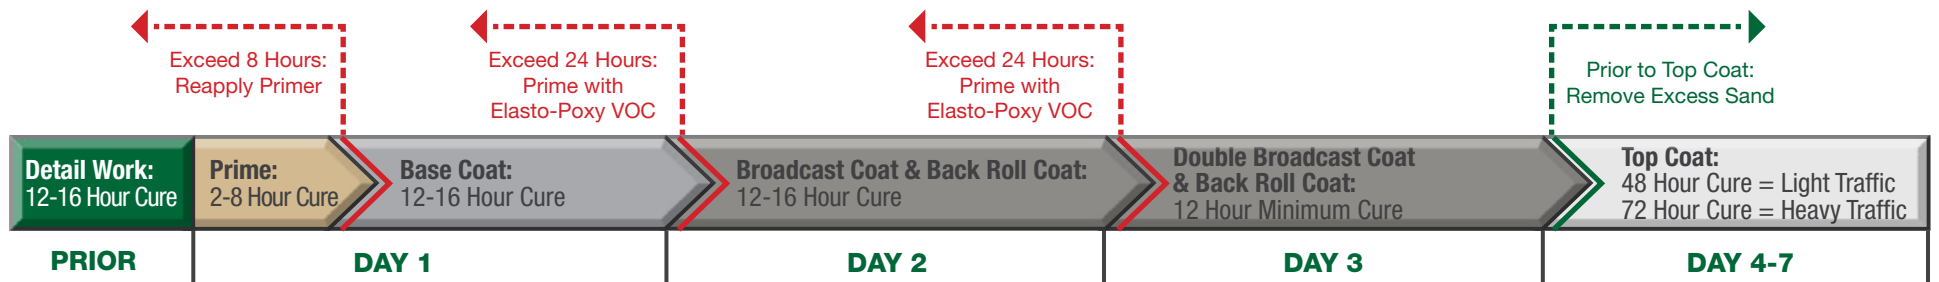

Elasto-Deck 5000HT (Heavy Duty Vehicular System)

Over occupied areas - 42-55 Mils DFT

Elasto-Deck 5000HT (Heavy Duty Vehicular System)

Suggested Tools & Sundries

- Acetone/Xylene
- Blue Tape/Masking Tape
- Plastic Sheeting Roll
- Caulking gun
- Pool Trowel
- 1/8" Notched Trowel
- 1/8" Notched Squeegee w/ Handle
- Rubber Gloves
- Electric Drill
- Jiffy Mixing Paddle
- Screw Driver/Lid Opener
- Rags
- Chip Brush
- Push Broom
- Roller Handle with pole
- Roller Covers (Shed Free) 3/8" (Top Coat and Primers)
- Roller Covers (Shed Free) 3/4"-1" (Base coats)
- Empty Pail (Broadcast aggregate)
- Trash Bags
- Scissors