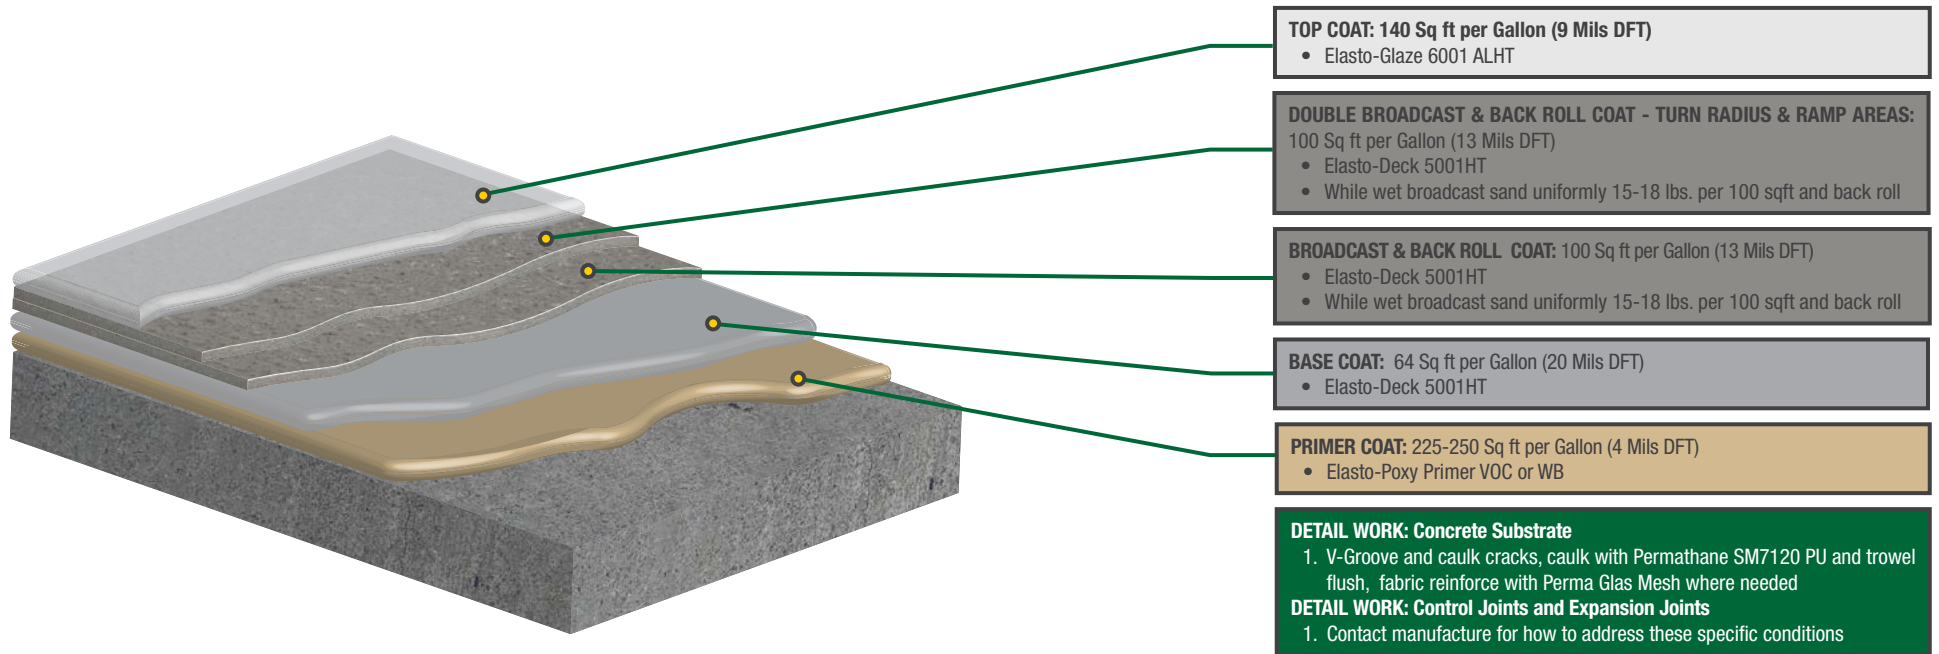

Elasto-Deck 5000HT (Heavy Duty Vehicular System)

Over occupied areas - 42-55 Mils DFT

Elasto-Deck 5000HT (Heavy Duty Vehicular System)

Suggested Tools & Sundries

- Acetone/Xylene
- Blue Tape/Masking Tape
- Plastic Sheeting Roll
- Caulking gun
- Pool Trowel
- 1/8" Notched Trowel
- 1/8" Notched Squeegee w/ Handle
- Rubber Gloves
- Electric Drill
- Jiffy Mixing Paddle
- Screw Driver/Lid Opener
- Rags
- Chip Brush
- Push Broom
- Roller Handle with pole
- Roller Covers (Shed Free) 3/8" (Top Coat and Primers)
- Roller Covers (Shed Free) 3/4"-1" (Base coats)
- Empty Pail (Broadcast aggregate)
- Trash Bags
- Scissors