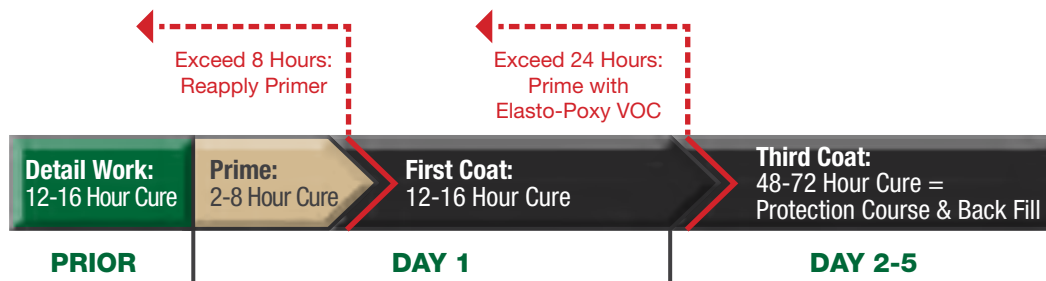

Elasto-Deck BT (Waterproofing - Plywood)

Over occupied areas - 60 Mils DFT

Elasto-Deck BT (Waterproofing - Plywood)

Suggested Tools & Sundries

- Acetone/Xylene
- Blue Tape/Masking Tape
- Plastic Sheeting Roll
- Caulking gun
- Pool Trowel
- 1/8" Notched Trowel
- 1/8" Notched Squeegee w/ Handle
- Rubber Gloves
- Electric Drill
- Jiffy Mixing Paddle
- Screw Driver/Lid Opener
- Rags
- Chip Brush
- Push Broom
- Roller Handle with pole
- Roller Covers 3/4"-1"
- Empty Pail (Broadcast aggregate)
- Trash Bags
- Scissors