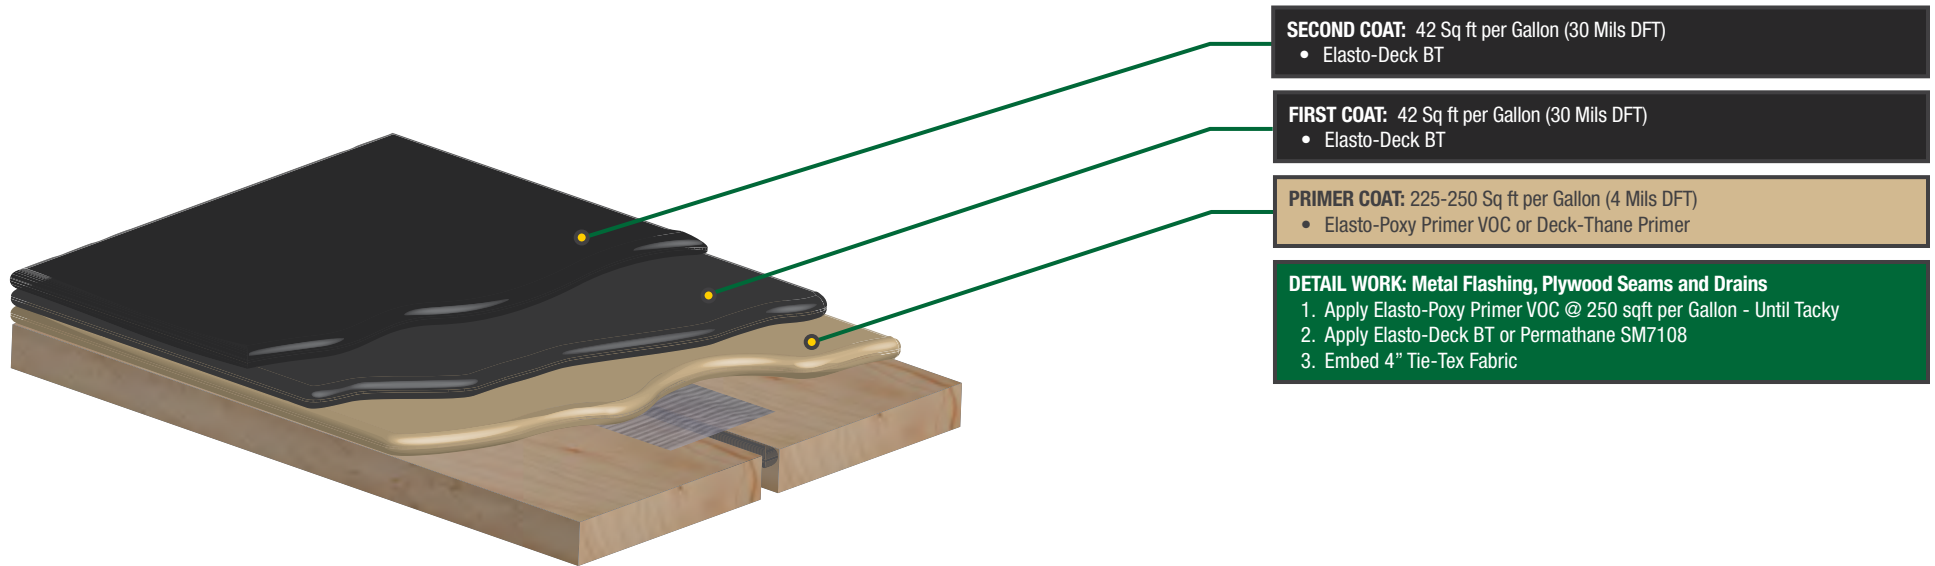

Elasto-Deck BT (Waterproofing - Plywood)

Over occupied areas - 60 Mils DFT

Elasto-Deck BT (Waterproofing - Plywood)

Suggested Tools & Sundries

- Acetone/Xylene
- Blue Tape/Masking Tape
- Plastic Sheeting Roll
- Caulking gun
- Pool Trowel
- 1/8" Notched Trowel
- 1/8" Notched Squeegee w/ Handle
- Rubber Gloves
- Electric Drill
- Jiffy Mixing Paddle
- Screw Driver/Lid Opener
- Rags
- Chip Brush
- Push Broom
- Roller Handle with pole
- Roller Covers 3/4"-1"
- Empty Pail (Broadcast aggregate)
- Trash Bags
- Scissors