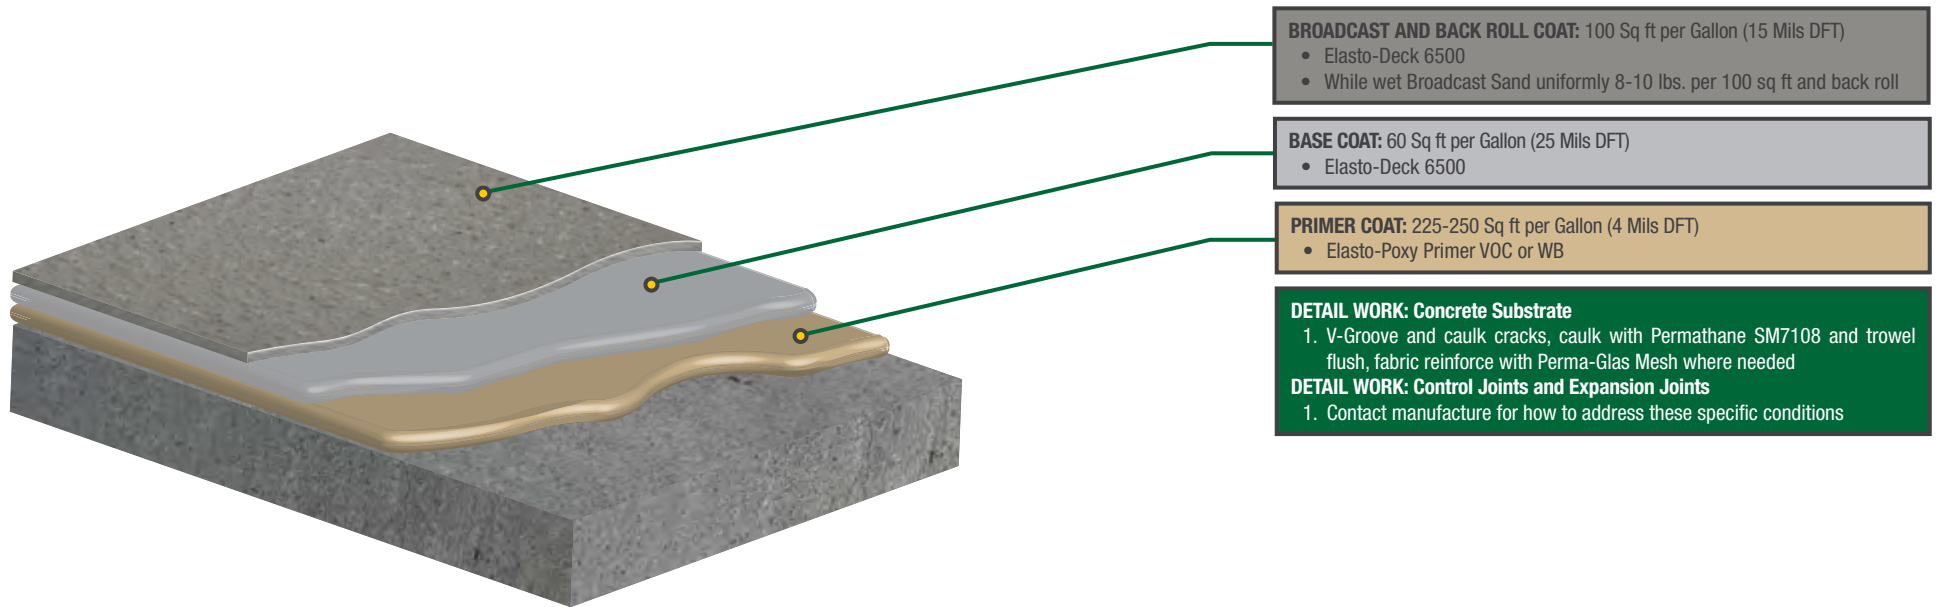

Elasto-Deck 6500MR (Mechanical Room System)

Over occupied areas - 40 Mils DFT

Elasto-Deck 6500MR (Mechanical Room System)

Suggested Tools & Sundries

- Acetone/Xylene
- Blue Tape/Masking Tape
- Plastic Sheeting Roll
- Caulking gun
- Pool Trowel
- 1/8" Notched Trowel
- 1/8" Notched Squeegee w/ Handle
- Rubber Gloves
- Electric Drill
- Jiffy Mixing Paddle
- Screw Driver/Lid Opener
- Rags
- Chip Brush
- Push Broom
- Roller Handle with pole
- Roller Covers (Shed Free) 3/8" (Top Coat and Primers)
- Roller Covers (Shed Free) 3/4"-1" (Base coats)
- Empty Pail (Broadcast aggregate)
- Trash Bags
- Scissors