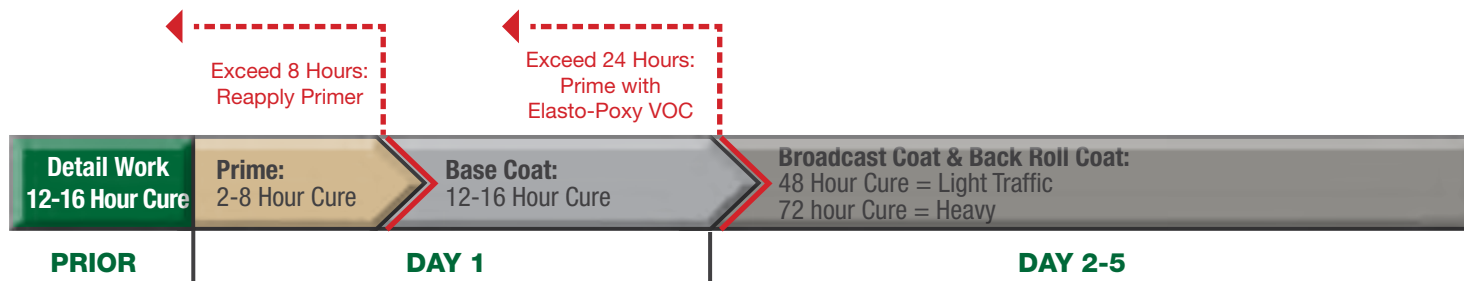

Elasto-Deck 5000MR (Mechanical Room System)

Over occupied areas - 40 Mils DFT

Elasto-Deck 5000MR (Mechanical Room System)

Suggested Tools & Sundries

- Acetone/Xylene
- Blue Tape/Masking Tape
- Plastic Sheeting Roll
- Caulking gun
- Pool Trowel
- 1/8" Notched Trowel
- 1/8" Notched Squeegee w/ Handle
- Rubber Gloves
- Electric Drill
- Jiffy Mixing Paddle
- Screw Driver/Lid Opener
- Rags
- Chip Brush
- Push Broom
- Roller Handle with pole
- Roller Covers (Shed Free) 3/8" (Top Coat and Primers)
- Roller Covers (Shed Free) 3/4"-1" (Base coats)
- Empty Pail (Broadcast aggregate)
- Trash Bags
- Scissors