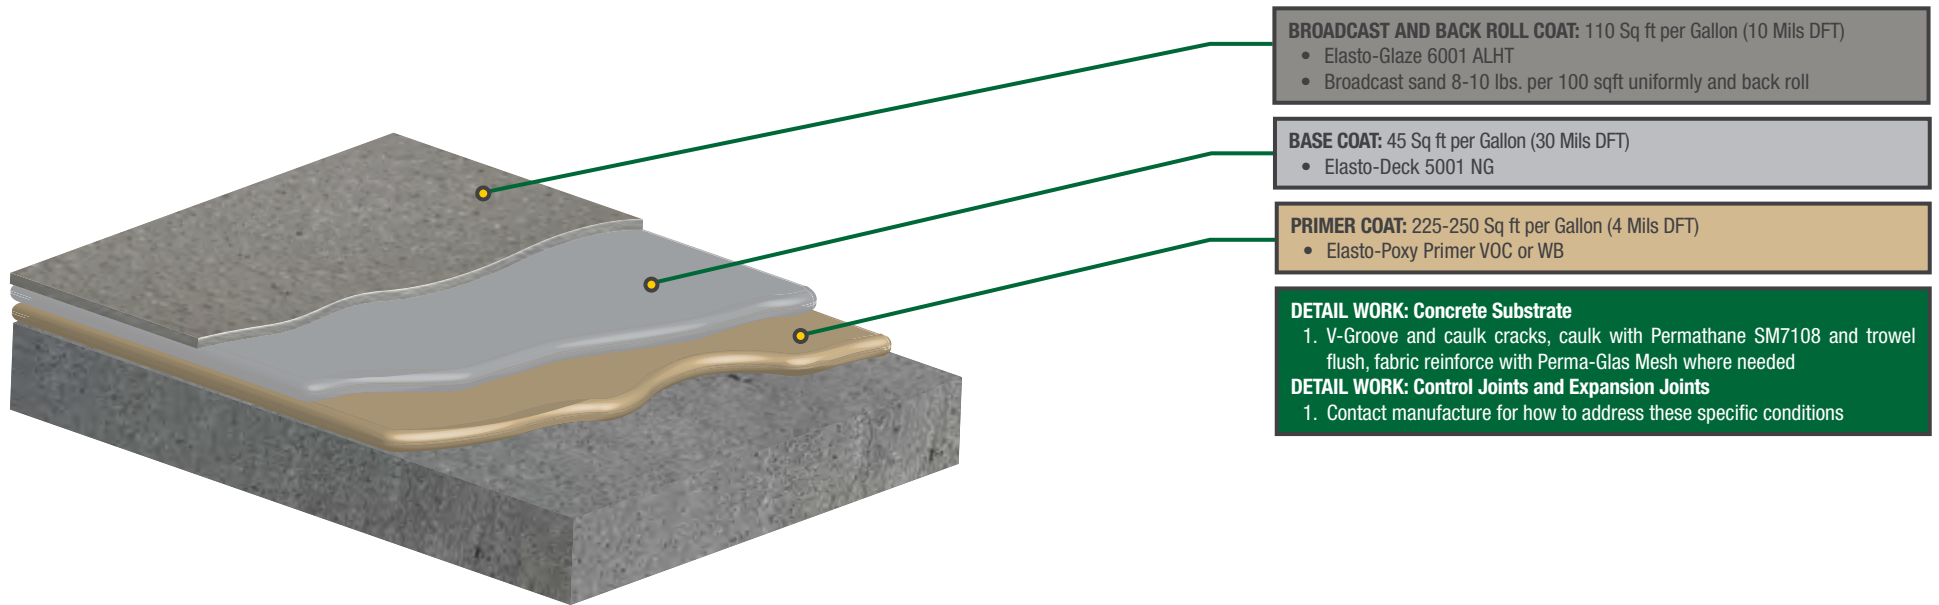

Elasto-Deck 5000MR (Mechanical Room System)

Over occupied areas - 40 Mils DFT

Elasto-Deck 5000MR (Mechanical Room System)

Suggested Tools & Sundries

- Acetone/Xylene
- Blue Tape/Masking Tape
- Plastic Sheeting Roll
- Caulking gun
- Pool Trowel
- 1/8" Notched Trowel
- 1/8" Notched Squeegee w/ Handle
- Rubber Gloves
- Electric Drill
- Jiffy Mixing Paddle
- Screw Driver/Lid Opener
- Rags
- Chip Brush
- Push Broom
- Roller Handle with pole
- Roller Covers (Shed Free) 3/8" (Top Coat and Primers)
- Roller Covers (Shed Free) 3/4"-1" (Base coats)
- Empty Pail (Broadcast aggregate)
- Trash Bags
- Scissors