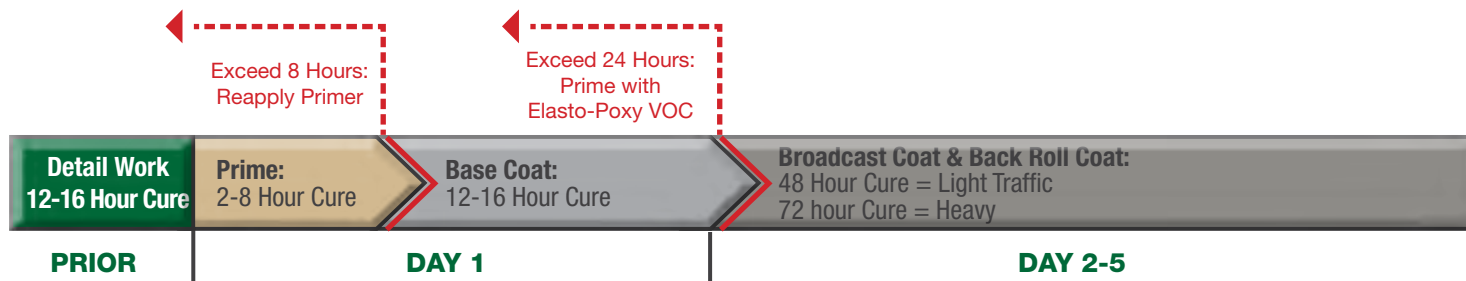

Elasto-Deck 5000MR (Mechanical Room System)

Over occupied areas - 40 Mils DFT

Elasto-Deck 5000MR (Mechanical Room System)

Suggested Tools & Sundries

- Acetone/Xylene
- Blue Tape/Masking Tape
- Plastic Sheeting Roll
- Caulking gun
- Pool Trowel
- 1/8" Notched Trowel
- 1/8" Notched Squeegee w/ Handle
- Rubber Gloves
- Electric Drill
- Jiffy Mixing Paddle
- Screw Driver/Lid Opener
- Rags
- Chip Brush
- Push Broom
- Roller Handle with pole
- Roller Covers (Shed Free) 3/8" (Top Coat and Primers)
- Roller Covers (Shed Free) 3/4"-1" (Base coats)
- Empty Pail (Broadcast aggregate)
- Trash Bags
- Scissors