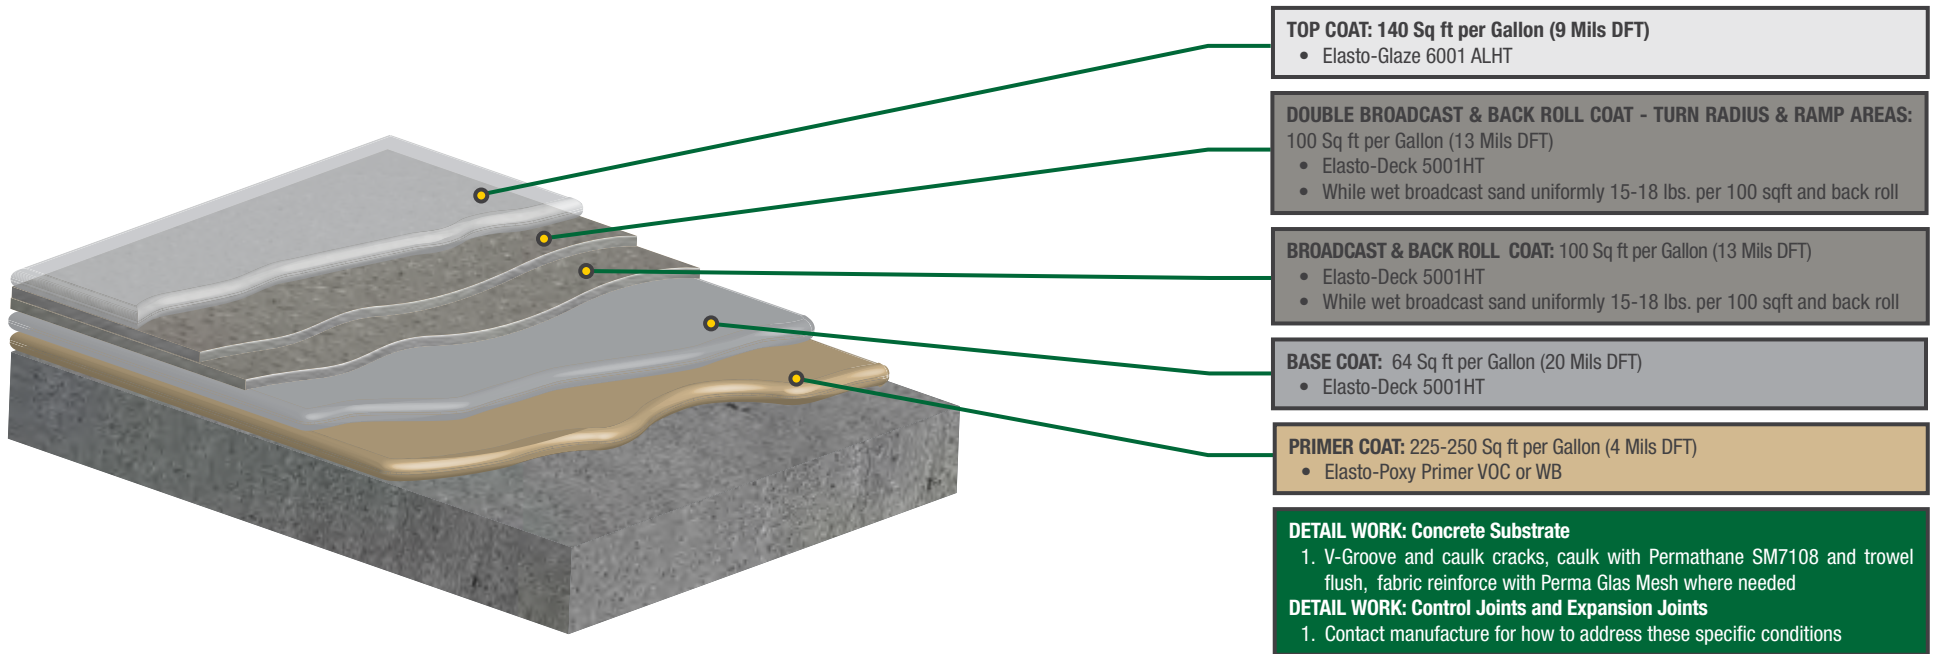

# Elasto-Deck 5000HT (Heavy Duty Vehicular System)

Over occupied areas - 42-55 Mils DFT

# Elasto-Deck 5000HT (Heavy Duty Vehicular System)