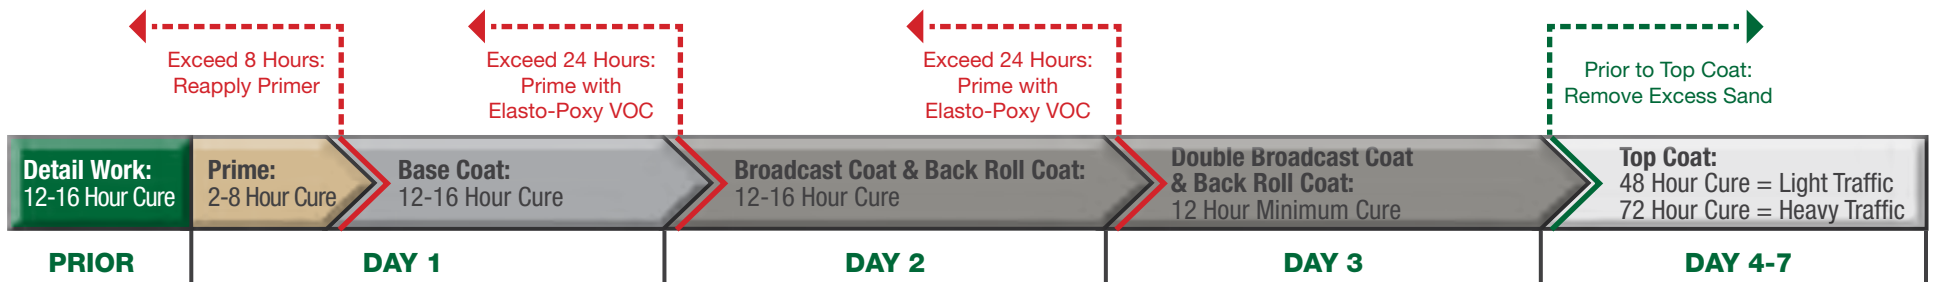

# Elasto-Deck 5000HT (Heavy Duty Vehicular System)

Over occupied areas - 42-55 Mils DFT

# Elasto-Deck 5000HT (Heavy Duty Vehicular System)