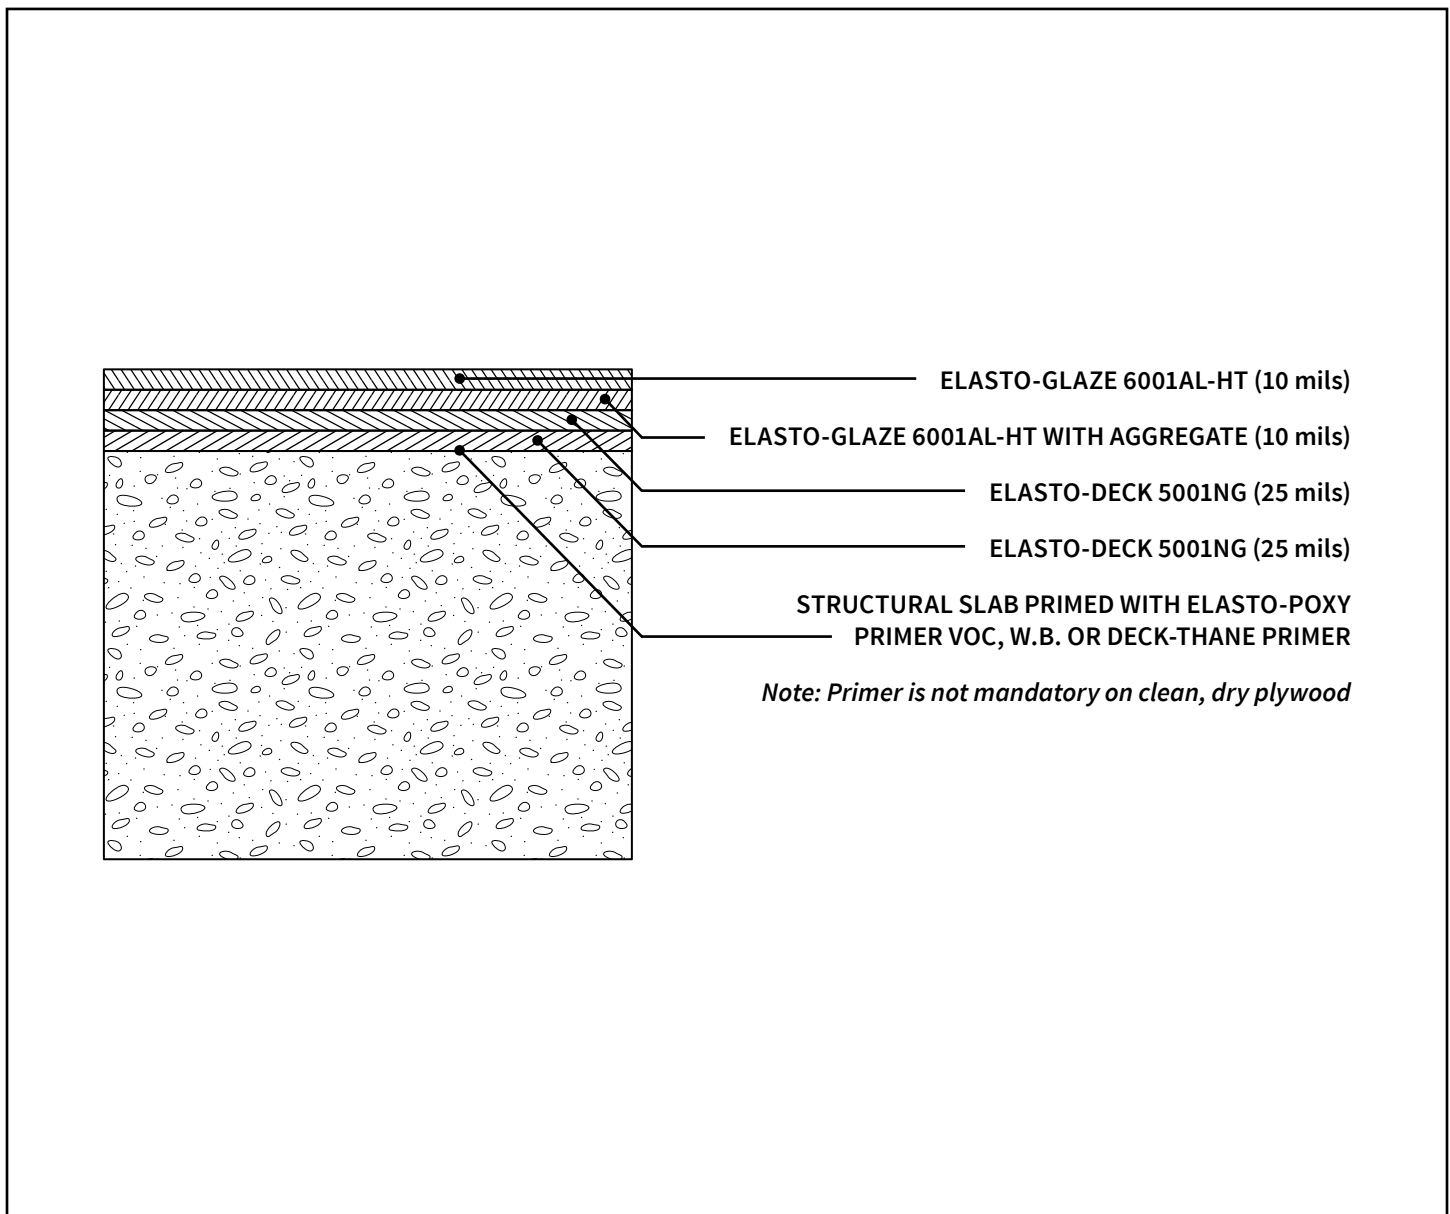

Detail DRAWING

COATINGS

SEALANTS

MEMBRANES

POLYUREAS

DECK COATINGS: ELASTO-DECK® 5000X2 SYSTEM

Pedestrian Traffic – 70 Dry Mils

TRAFFIC TOPPING DETAIL