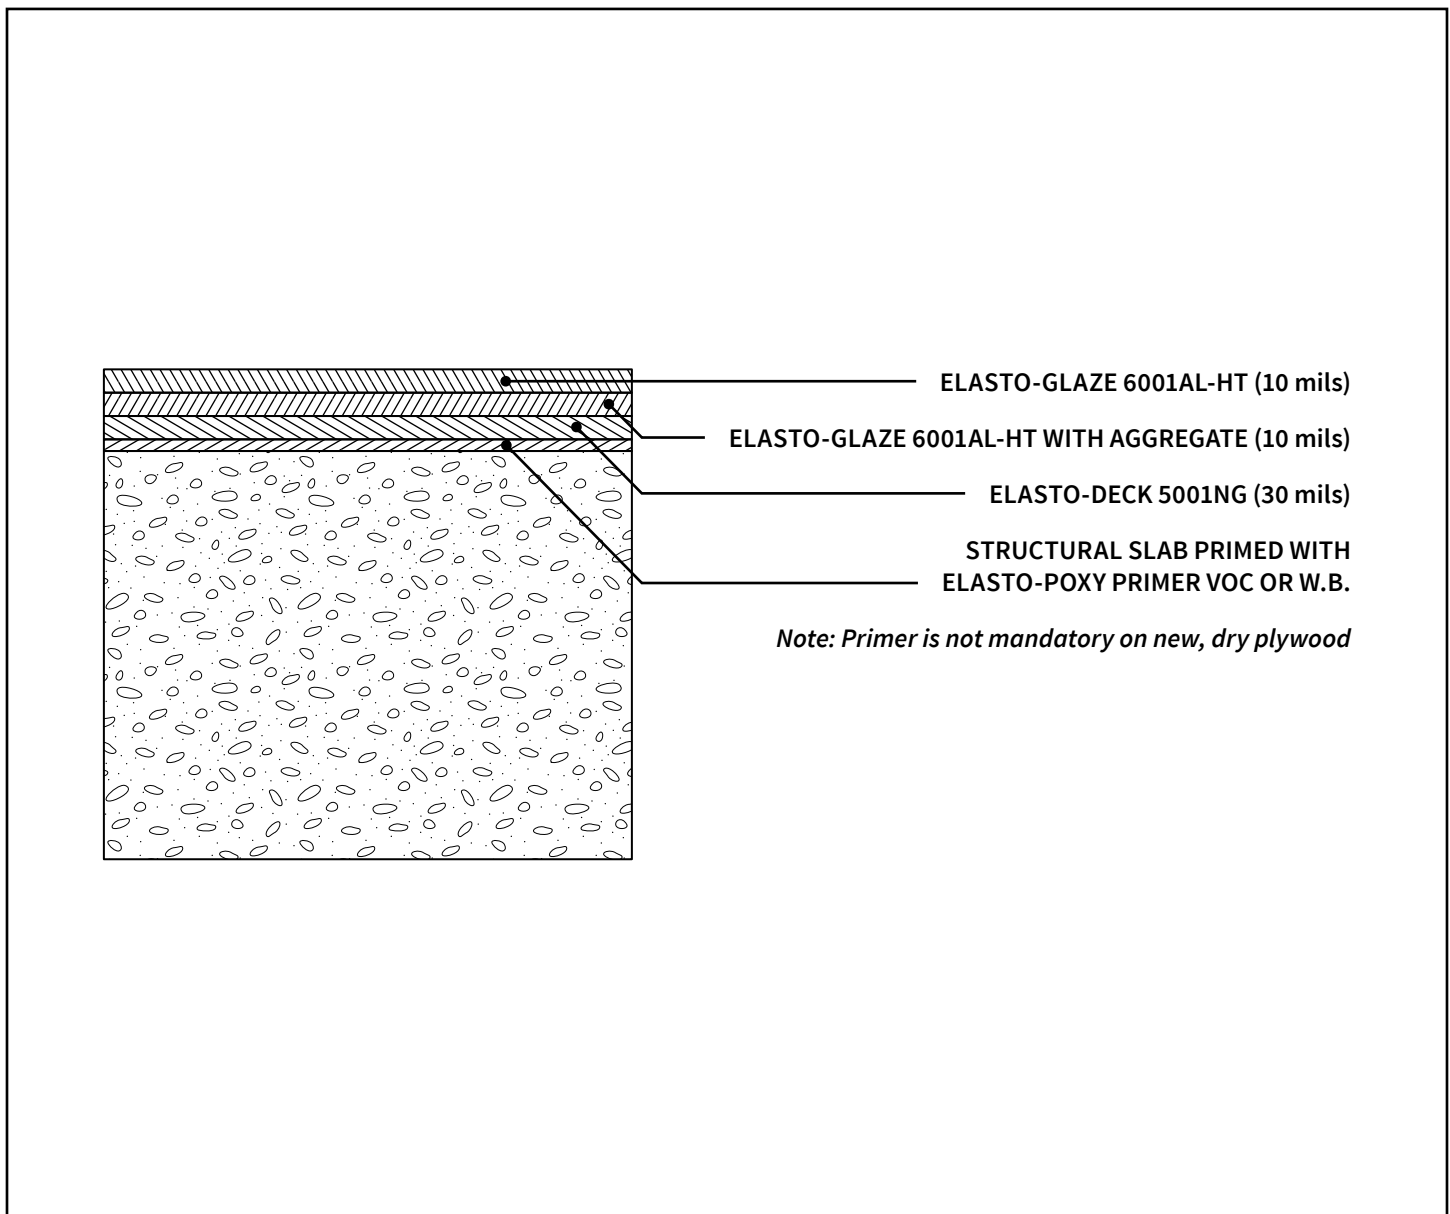

Detail DRAWING

COATINGS

SEALANTS

MEMBRANES

POLYUREAS

DECK COATINGS: ELASTO-DECK® 5000WDA SYSTEMS

Pedestrian Traffic – 50 Dry Mils

TRAFFIC TOPPING DETAIL