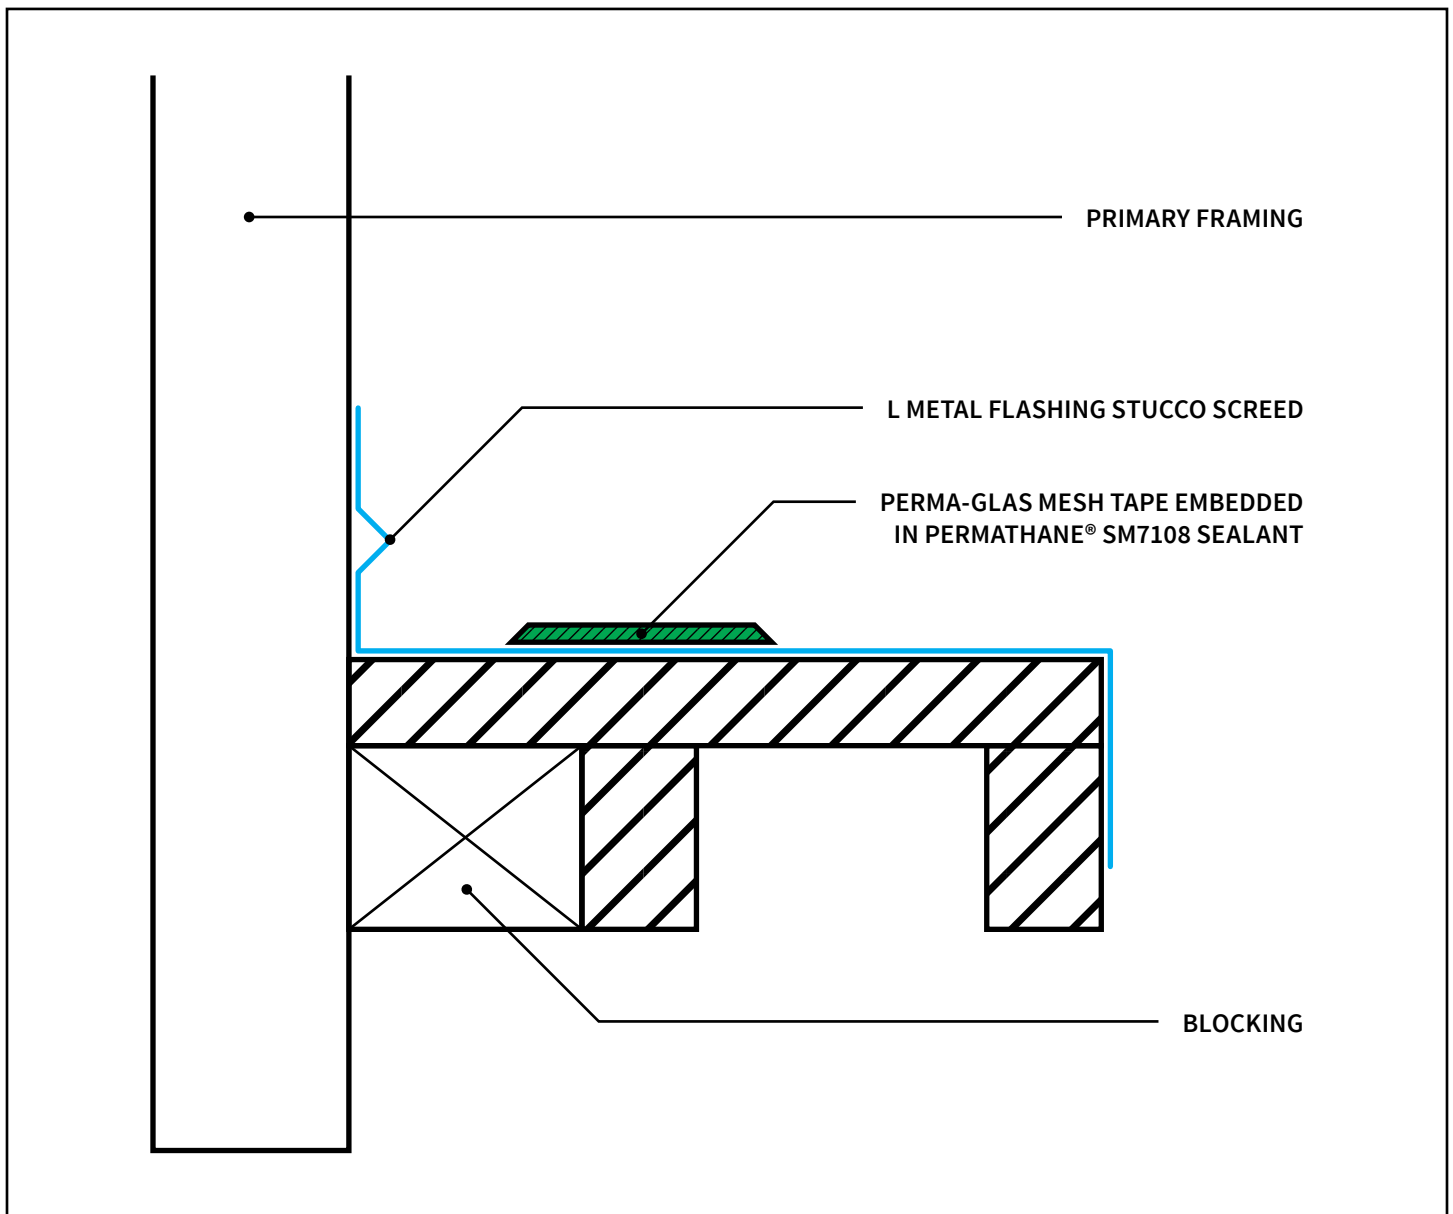

DECK COATINGS: ELASTO-DECK® SYSTEMS

Plywood Details – L Metal Flashing

FLASHING TRANSITION DETAIL

1¹¹=0'3¹¹

#20C